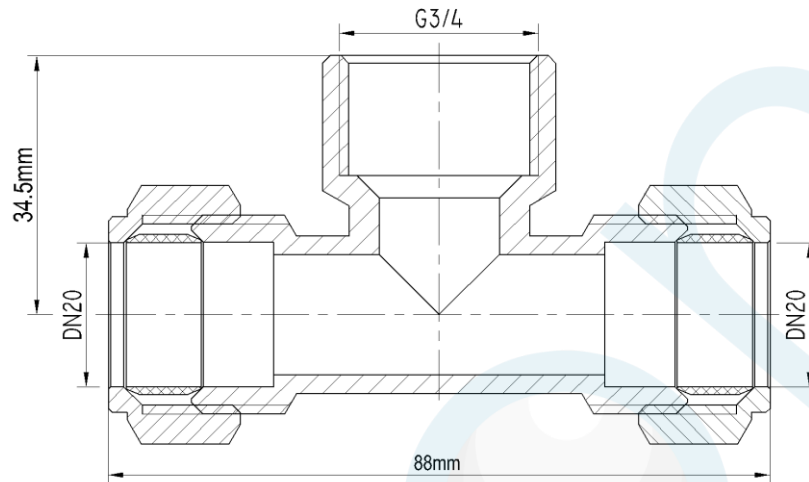

TEE CxCxF 20mmCx20mmCx20mmFI BR C/O

Product Code : 87838

Brand Name: **elson**

Product Specification

- Watermark Licence Number: WMKA 02497
- In compliance with AS 3688
- Material: DR Brass, Complies with AS 2345
- Suitable for Potable Water – complies with AS/NZS 4020
- Maximum Working Temperature: 95°C
- Maximum Working Pressure at 20°C : 2100Kpa
- Threads are all BSP